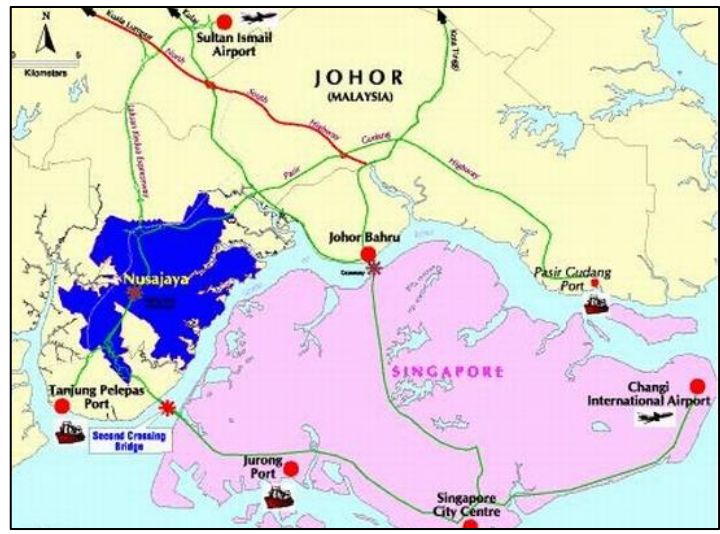

Thank You Bogor

Selamat Tinggal

UTM Welcomes LoCARNet 2015

NATIONAL INSTITUTE FOR
ENVIRONMENTAL STUDIES

Welcome to Malaysia

Welcome to

Welcome to **Johor Bahru.** Johor, Malaysia

Johor Bahru

(Johor-Singapore Causeway)

Welcome to **UTM** Johor Bahru, Malaysia

Established	: 1972
Type	: Research University
Vice Chancellor	: Prof. Datuk Ir. Dr. Wahid bin Omar
Academic Staff with:	1,244
Phd	
Postgraduate	: 13,780
PhD Students	: 4,706
Undergraduate	: 11, 392
International Student	: 5,175
Campus	: UTM Johor Bahru Campus UTM Kuala Lumpur Campus

UTM Johor Bahru

2829 acres

UTM Kuala Lumpur

47.5 acres

About UTM Campus JB

700 acres of green area from a total land area of **2829** acres.

Towards a Sustainable Society

Convocation being celebrated among fresh graduates of UTM