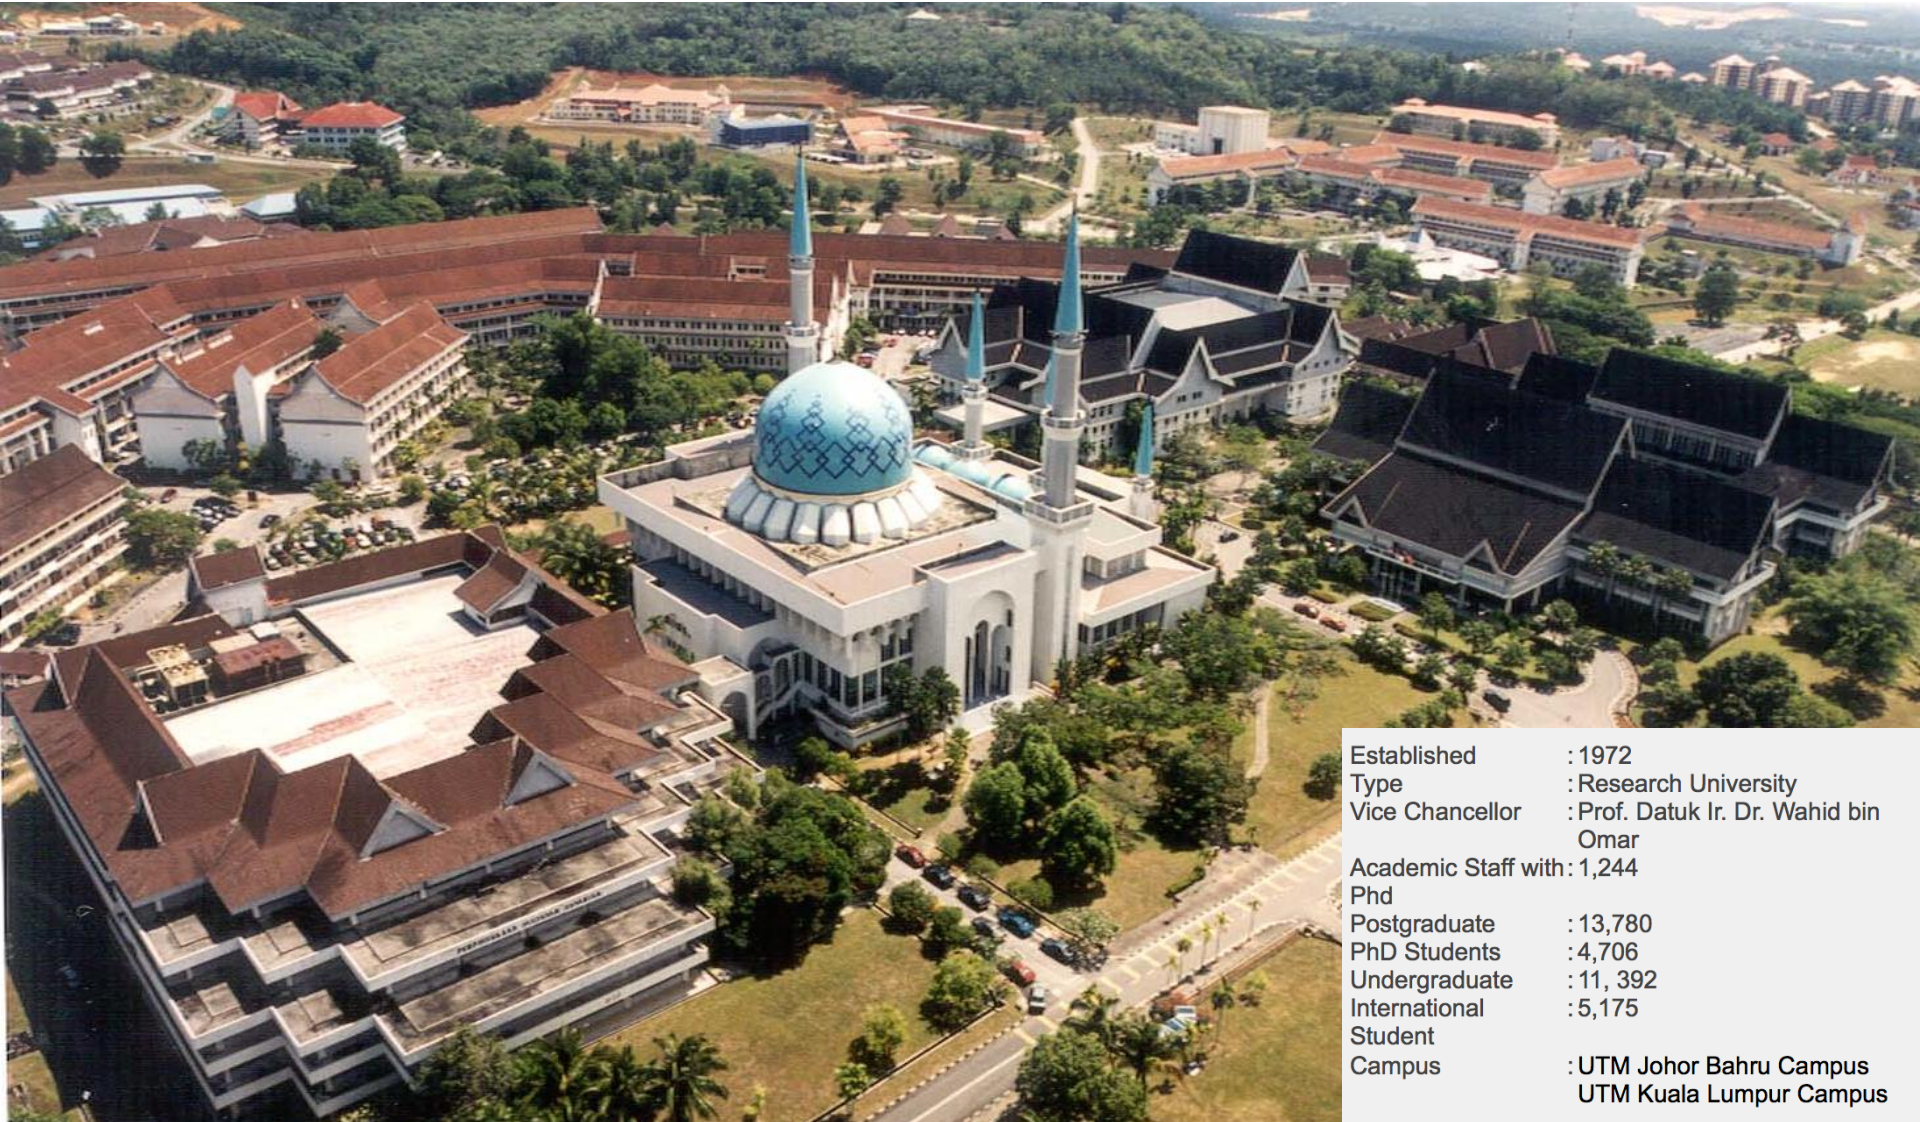

Thank You Bogor

Selamat Tinggal

UTM Welcomes LoCARNet 2015

NATIONAL INSTITUTE FOR
ENVIRONMENTAL STUDIES

Welcome to Malaysia

Welcome to

Welcome to **Johor Bahru.** Johor, Malaysia

Johor Bahru

(Johor-Singapore Causeway)

Welcome to **UTM** Johor Bahru, Malaysia

Established	: 1972
Type	: Research University
Vice Chancellor	: Prof. Datuk Ir. Dr. Wahid bin Omar
Academic Staff with:	1,244
Phd	
Postgraduate	: 13,780
PhD Students	: 4,706
Undergraduate	: 11, 392
International Student	: 5,175
Campus	: UTM Johor Bahru Campus UTM Kuala Lumpur Campus

UTM Johor Bahru

2829 acres

UTM Kuala Lumpur

47.5 acres

About UTM Campus JB

700 acres of green area from a total land area of **2829** acres.

Towards a Sustainable Society

Convocation being celebrated among fresh graduates of UTM